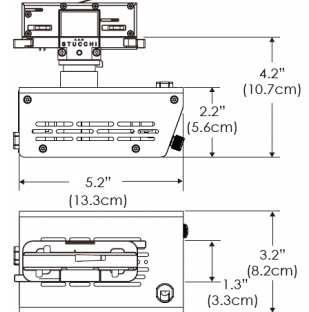

MECHANICAL FIGURES

PSX EU

*All -CLP configuration models come with standard DC cables of 6" and AC cables of 10'.