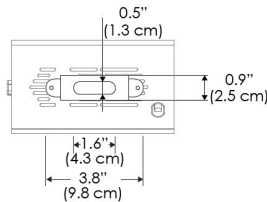

Power Supply & Control

PS Power Supply
● US ● EU
PSX Power Supply w/ DMX (compatible with TOX/MPT mount)
● US ● EU

Plug/Connection

US US 120V
EU EU 220V

SPECIFICATIONS

Beam Angle	35°
Spectrum Type	AMZ : Plant Flourish & Growth TB : Coral Health & Growth
Control	Intensity (0% - 100%), CCT
LED Source	DiCon Dense Matrix LED
AC Power Draw	80W max
AC Input Voltage	100 - 240V AC, 60Hz
Cooling	Fan Cooled
Operating Temperature	32 - 104°F (0 - 40°C)
Fixture Weight	1.1lb (0.5kg)
Power Supply Weight	1.0lb (0.4kg)

PS US EU

Mounting Bracket Dimensions ALL-CLP

*All -CLP configuration models come with standard DC cables of 6" and AC cables of 10'.

W360N-MPT

PSX US

PSX EU

MECHANICAL FIGURES

W360N-TEX

Legacy product

PS US EU

PSX US EU

W360N-TG

Legacy product

PHOTOMETRIC DATA

AMZ

Distance		3' (~0.9 m)	5' (~1.5 m)	10' (~3.0 m)
@4000K	fc	899	453	78
	lux	9668	4870	835
@6500K	fc	910	458	79
	lux	9787	4930	845
Beam Diameter		Ø 2.2' (0.7m)	Ø 3.7' (1.1m)	Ø 7.5' (2.3m)

Beam Angle : 35°

TB

Distance		3' (~0.9 m)	5' (~1.5 m)	10' (~3.0 m)
@10000K	fc	447	161	41
	lux	4802	1729	438
@20000K	fc	254	92	23
	lux	2733	984	245
Beam Diameter		Ø 2.2' (0.7m)	Ø 3.7' (1.1m)	Ø 7.5' (2.3m)