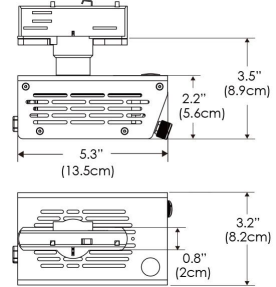

PS US EU

Mounting Bracket Dimensions ALL-CLP

*All -CLP configuration models come with standard DC cables of 6" and AC cables of 10'.

W360N-MPT

PSX US

PSX EU

MECHANICAL FIGURES

W360N-TEX

Legacy product

PS US EU

PSX US EU

W360N-TG

Legacy product

PHOTOMETRIC DATA

AMZ

Distance		3' (~0.9 m)	5' (~1.5 m)	10' (~3.0 m)
@4000K	fc	899	453	78
	lux	9668	4870	835
@6500K	fc	910	458	79
	lux	9787	4930	845
Beam Diameter		Ø 2.2' (0.7m)	Ø 3.7' (1.1m)	Ø 7.5' (2.3m)

Beam Angle : 35°

TB

Distance		3' (~0.9 m)	5' (~1.5 m)	10' (~3.0 m)
@10000K	fc	447	161	41
	lux	4802	1729	438
@20000K	fc	254	92	23
	lux	2733	984	245
Beam Diameter		Ø 2.2' (0.7m)	Ø 3.7' (1.1m)	Ø 7.5' (2.3m)