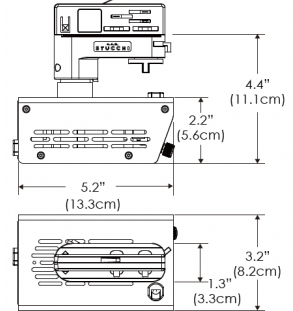

MECHANICAL FIGURES

PSX US

*All -CLP configuration models come with standard DC cables of 6" and AC cables of 10'.