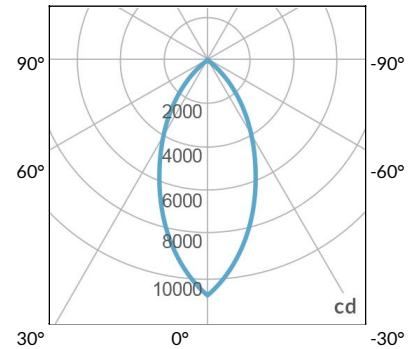

Legacy product

PS US EU

PSX US EU

W360N-TG

Legacy product

PHOTOMETRIC DATA

AMZ

Distance		3' (~0.9 m)	5' (~1.5 m)	10' (~3.0 m)
@4000K	fc	899	453	78
	lux	9668	4870	835
@6500K	fc	910	458	79
	lux	9787	4930	845
Beam Diameter		Ø 2.2' (0.7m)	Ø 3.7' (1.1m)	Ø 7.5' (2.3m)

Beam Angle : 35°

TB

Distance		3' (~0.9 m)	5' (~1.5 m)	10' (~3.0 m)
@10000K	fc	447	161	41
	lux	4802	1729	438
@20000K	fc	254	92	23
	lux	2733	984	245
Beam Diameter		Ø 2.2' (0.7m)	Ø 3.7' (1.1m)	Ø 7.5' (2.3m)