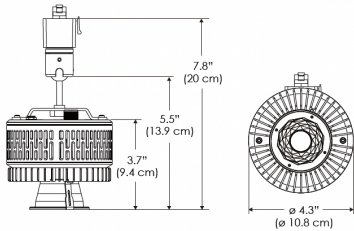

PS US EU

Mounting Bracket Dimensions ALL-CLP

*All -CLP configuration models come with standard DC cables of 6" and AC cables of 10'.

W360N-MPT

PSX US

PSX EU

MECHANICAL FIGURES

W360N-TEX

Legacy product

PS US EU

PSX US EU

W360N-TG

Legacy product

PHOTOMETRIC DATA

AMZ

Distance		3' (~0.9 m)	5' (~1.5 m)	10' (~3.0 m)
@4000K	fc	899	453	78
	lux	9668	4870	835
@6500K	fc	910	458	79
	lux	9787	4930	845
Beam Diameter		Ø 2.2' (0.7m)	Ø 3.7' (1.1m)	Ø 7.5' (2.3m)

Beam Angle : 35°

TB

Distance		3' (~0.9 m)	5' (~1.5 m)	10' (~3.0 m)
@10000K	fc	447	161	41
	lux	4802	1729	438
@20000K	fc	254	92	23
	lux	2733	984	245
Beam Diameter		Ø 2.2' (0.7m)	Ø 3.7' (1.1m)	Ø 7.5' (2.3m)