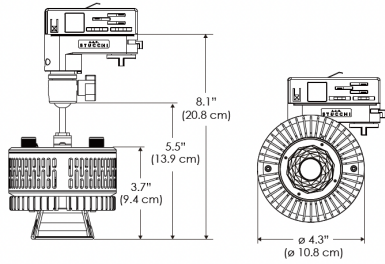

MECHANICAL FIGURES

W360N-TOX/TON