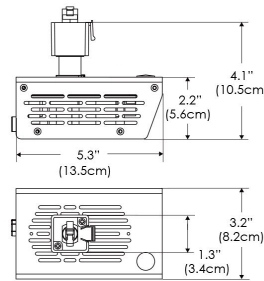

PS US EU

Mounting Bracket Dimensions ALL-CLP

*All -CLP configuration models come with standard DC cables of 6" and AC cables of 10'.

W360N-MPT

PSX US

PSX EU

MECHANICAL FIGURES

W360N-TEX

Legacy product

PS US EU

PSX US EU

W360N-TG

Legacy product

PHOTOMETRIC DATA

AMZ

Distance		3' (~0.9 m)	5' (~1.5 m)	10' (~3.0 m)
@4000K	fc	899	453	78
	lux	9668	4870	835
@6500K	fc	910	458	79
	lux	9787	4930	845
Beam Diameter		Ø 2.2' (0.7m)	Ø 3.7' (1.1m)	Ø 7.5' (2.3m)

Beam Angle : 35°

TB

Distance		3' (~0.9 m)	5' (~1.5 m)	10' (~3.0 m)
@10000K	fc	447	161	41
	lux	4802	1729	438
@20000K	fc	254	92	23
	lux	2733	984	245
Beam Diameter		Ø 2.2' (0.7m)	Ø 3.7' (1.1m)	Ø 7.5' (2.3m)