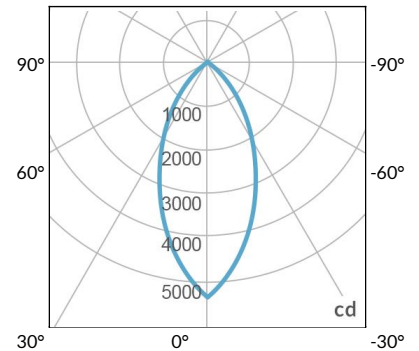

Legacy product

PS US EU

PSX US EU

W360N-TG

Legacy product

PHOTOMETRIC DATA

AMZ

Distance		3' (~0.9 m)	5' (~1.5 m)	10' (~3.0 m)
@4000K	fc	899	453	78
	lux	9668	4870	835
@6500K	fc	910	458	79
	lux	9787	4930	845
Beam Diameter		Ø 2.2' (0.7m)	Ø 3.7' (1.1m)	Ø 7.5' (2.3m)

Beam Angle : 35°

TB

Distance		3' (~0.9 m)	5' (~1.5 m)	10' (~3.0 m)
@10000K	fc	447	161	41
	lux	4802	1729	438
@20000K	fc	254	92	23
	lux	2733	984	245
Beam Diameter		Ø 2.2' (0.7m)	Ø 3.7' (1.1m)	Ø 7.5' (2.3m)

Beam Angle : 35°

DMX FOOTPRINT

Amazon Sun		
Channel	1	Intensity
	2	CCT (4000-6500k)

Tuna Blue		
Channel	1	Intensity
	2	CCT (10000-20000k)
	3	Violet
	4	Red
	5	Green