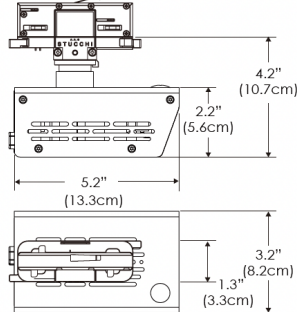

MECHANICAL FIGURES

PS EU

*All -CLP configuration models come with standard DC cables of 6" and AC cables of 10'.