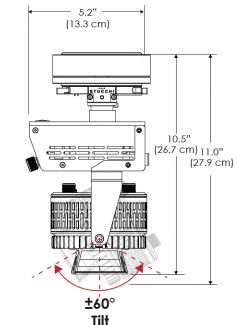

PS US EU

Mounting Bracket Dimensions ALL-CLP

*All -CLP configuration models come with standard DC cables of 6" and AC cables of 10'.

W360N-MPT

PSX US

PSX EU

MECHANICAL FIGURES

W360N-TEX

Legacy product

PS US EU

PSX US EU

W360N-TG

Legacy product

PHOTOMETRIC DATA

AMZ

Distance		3' (~0.9 m)	5' (~1.5 m)	10' (~3.0 m)
@4000K	fc	899	453	78
	lux	9668	4870	835
@6500K	fc	910	458	79
	lux	9787	4930	845
Beam Diameter		Ø 2.2' (0.7m)	Ø 3.7' (1.1m)	Ø 7.5' (2.3m)

Beam Angle : 35°

TB

Distance		3' (~0.9 m)	5' (~1.5 m)	10' (~3.0 m)
@10000K	fc	447	161	41
	lux	4802	1729	438
@20000K	fc	254	92	23
	lux	2733	984	245
Beam Diameter		Ø 2.2' (0.7m)	Ø 3.7' (1.1m)	Ø 7.5' (2.3m)