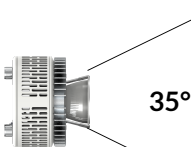

MECHANICAL FIGURES

W360N-TEX

Legacy product

PS US EU

PSX US EU

W360N-TG

Legacy product

PHOTOMETRIC DATA

AMZ

Distance		3' (~0.9 m)	5' (~1.5 m)	10' (~3.0 m)
@4000K	fc	899	453	78
	lux	9668	4870	835
@6500K	fc	910	458	79
	lux	9787	4930	845
Beam Diameter		Ø 2.2' (0.7m)	Ø 3.7' (1.1m)	Ø 7.5' (2.3m)

Beam Angle : 35°

TB

Distance		3' (~0.9 m)	5' (~1.5 m)	10' (~3.0 m)
@10000K	fc	447	161	41
	lux	4802	1729	438
@20000K	fc	254	92	23
	lux	2733	984	245
Beam Diameter		Ø 2.2' (0.7m)	Ø 3.7' (1.1m)	Ø 7.5' (2.3m)

Beam Angle : 35°