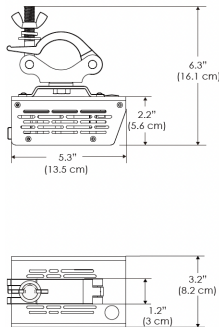

Power Supply & Control

PS Power Supply
● US ● EU
PSX Power Supply w/ DMX (compatible with TOX/MPT mount)
● US ● EU

Plug/Connection

US US 120V
EU EU 220V

SPECIFICATIONS

Beam Angle	35°
Spectrum Type	AMZ : Plant Flourish & Growth TB : Coral Health & Growth
Control	Intensity (0% - 100%), CCT
LED Source	DiCon Dense Matrix LED
AC Power Draw	80W max
AC Input Voltage	100 - 240V AC, 60Hz
Cooling	Fan Cooled
Operating Temperature	32 - 104°F (0 - 40°C)
Fixture Weight	1.1lb (0.5kg)
Power Supply Weight	1.0lb (0.4kg)

PS US EU

Mounting Bracket Dimensions ALL-CLP

*All -CLP configuration models come with standard DC cables of 6" and AC cables of 10'.

W360N-MPT

PSX US

PSX EU

MECHANICAL FIGURES

W360N-TEX

Legacy product

PS US EU

PSX US EU

W360N-TG

Legacy product

PHOTOMETRIC DATA

AMZ

Distance		3' (~0.9 m)	5' (~1.5 m)	10' (~3.0 m)
@4000K	fc	899	453	78
	lux	9668	4870	835
@6500K	fc	910	458	79
	lux	9787	4930	845
Beam Diameter		Ø 2.2' (0.7m)	Ø 3.7' (1.1m)	Ø 7.5' (2.3m)

Beam Angle : 35°

TB

Distance		3' (~0.9 m)	5' (~1.5 m)	10' (~3.0 m)
@10000K	fc	447	161	41
	lux	4802	1729	438
@20000K	fc	254	92	23
	lux	2733	984	245
Beam Diameter		Ø 2.2' (0.7m)	Ø 3.7' (1.1m)	Ø 7.5' (2.3m)