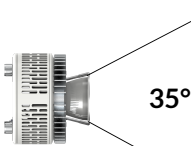

PS US EU

Mounting Bracket Dimensions ALL-CLP

*All -CLP configuration models come with standard DC cables of 6" and AC cables of 10'.

W360N-MPT

PSX US

PSX EU

MECHANICAL FIGURES

W360N-TEX

Legacy product

PS US EU

PSX US EU

W360N-TG

Legacy product

PHOTOMETRIC DATA

AMZ

Distance		3' (~0.9 m)	5' (~1.5 m)	10' (~3.0 m)
@4000K	fc	899	453	78
	lux	9668	4870	835
@6500K	fc	910	458	79
	lux	9787	4930	845
Beam Diameter		Ø 2.2' (0.7m)	Ø 3.7' (1.1m)	Ø 7.5' (2.3m)