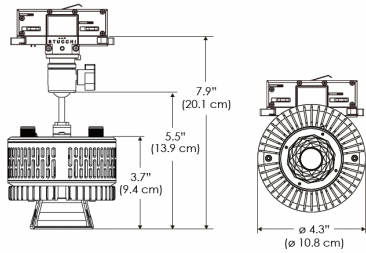

W360N-TOX/TON