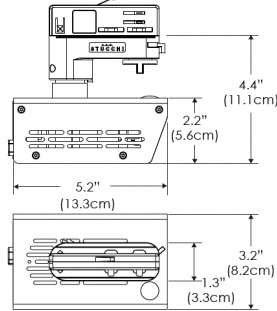

MECHANICAL FIGURES

PS US

*All -CLP configuration models come with standard DC cables of 6" and AC cables of 10'.