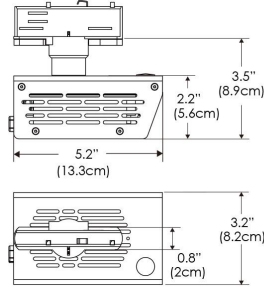

PS US EU

Mounting Bracket Dimensions ALL-CLP

*All -CLP configuration models come with standard DC cables of 6" and AC cables of 10'.

W360N-MPT

PSX US

PSX EU

MECHANICAL FIGURES

W360N-TEX

Legacy product

PS US EU

PSX US EU

W360N-TG

Legacy product

PHOTOMETRIC DATA

AMZ

Distance		3' (~0.9 m)	5' (~1.5 m)	10' (~3.0 m)
@4000K	fc	899	453	78
	lux	9668	4870	835
@6500K	fc	910	458	79
	lux	9787	4930	845
Beam Diameter		Ø 2.2' (0.7m)	Ø 3.7' (1.1m)	Ø 7.5' (2.3m)

Beam Angle : 35°

TB

Distance		3' (~0.9 m)	5' (~1.5 m)	10' (~3.0 m)
@10000K	fc	447	161	41
	lux	4802	1729	438
@20000K	fc	254	92	23
	lux	2733	984	245
Beam Diameter		Ø 2.2' (0.7m)	Ø 3.7' (1.1m)	Ø 7.5' (2.3m)