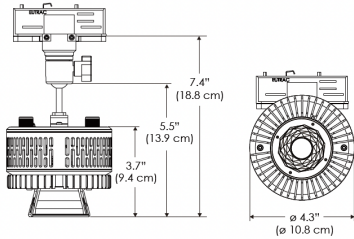

PS US EU

Mounting Bracket Dimensions ALL-CLP

*All -CLP configuration models come with standard DC cables of 6" and AC cables of 10'.

W360N-MPT

PSX US

PSX EU

MECHANICAL FIGURES

W360N-TEX

Legacy product

PS US EU

PSX US EU

W360N-TG

Legacy product

PHOTOMETRIC DATA

AMZ

Distance		3' (~0.9 m)	5' (~1.5 m)	10' (~3.0 m)
@4000K	fc	899	453	78
	lux	9668	4870	835
@6500K	fc	910	458	79
	lux	9787	4930	845
Beam Diameter		Ø 2.2' (0.7m)	Ø 3.7' (1.1m)	Ø 7.5' (2.3m)

Beam Angle : 35°

TB

Distance		3' (~0.9 m)	5' (~1.5 m)	10' (~3.0 m)
@10000K	fc	447	161	41
	lux	4802	1729	438
@20000K	fc	254	92	23
	lux	2733	984	245
Beam Diameter		Ø 2.2' (0.7m)	Ø 3.7' (1.1m)	Ø 7.5' (2.3m)