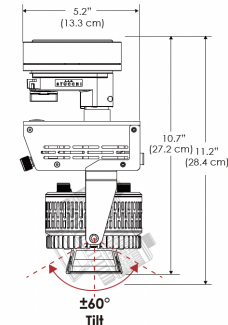

PS US EU

Mounting Bracket Dimensions ALL-CLP

*All -CLP configuration models come with standard DC cables of 6" and AC cables of 10'.

W360N-MPT

PSX US

PSX EU

MECHANICAL FIGURES

W360N-TEX

Legacy product

PS US EU

PSX US EU

W360N-TG

Legacy product

PHOTOMETRIC DATA

AMZ

Distance		3' (~0.9 m)	5' (~1.5 m)	10' (~3.0 m)
@4000K	fc	899	453	78
	lux	9668	4870	835
@6500K	fc	910	458	79
	lux	9787	4930	845
Beam Diameter		Ø 2.2' (0.7m)	Ø 3.7' (1.1m)	Ø 7.5' (2.3m)

Beam Angle : 35°

TB

Distance		3' (~0.9 m)	5' (~1.5 m)	10' (~3.0 m)
@10000K	fc	447	161	41
	lux	4802	1729	438
@20000K	fc	254	92	23
	lux	2733	984	245
Beam Diameter		Ø 2.2' (0.7m)	Ø 3.7' (1.1m)	Ø 7.5' (2.3m)