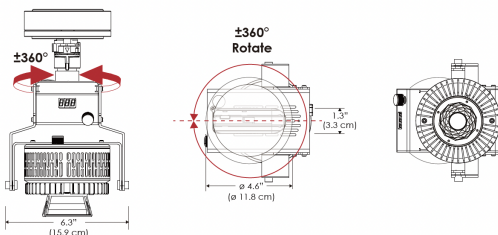

PS US EU

Mounting Bracket Dimensions ALL-CLP

*All -CLP configuration models come with standard DC cables of 6" and AC cables of 10'.

W360N-MPT

PSX US

PSX EU

MECHANICAL FIGURES

W360N-TEX

Legacy product

PS US EU

PSX US EU

W360N-TG

Legacy product

PHOTOMETRIC DATA

AMZ

Distance		3' (~0.9 m)	5' (~1.5 m)	10' (~3.0 m)
@4000K	fc	899	453	78
	lux	9668	4870	835
@6500K	fc	910	458	79
	lux	9787	4930	845
Beam Diameter		Ø 2.2' (0.7m)	Ø 3.7' (1.1m)	Ø 7.5' (2.3m)

Beam Angle : 35°

TB

Distance		3' (~0.9 m)	5' (~1.5 m)	10' (~3.0 m)
@10000K	fc	447	161	41
	lux	4802	1729	438
@20000K	fc	254	92	23
	lux	2733	984	245
Beam Diameter		Ø 2.2' (0.7m)	Ø 3.7' (1.1m)	Ø 7.5' (2.3m)