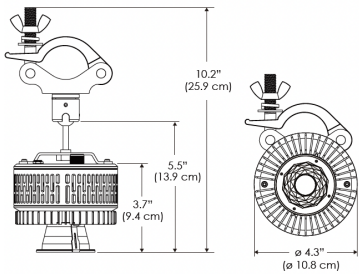

Power Supply & Control

PS Power Supply
● US ● EU
PSX Power Supply w/ DMX (compatible with TOX/MPT mount)
● US ● EU

Plug/Connection

US US 120V
EU EU 220V

SPECIFICATIONS

Beam Angle	35°
Spectrum Type	AMZ : Plant Flourish & Growth TB : Coral Health & Growth
Control	Intensity (0% - 100%), CCT
LED Source	DiCon Dense Matrix LED
AC Power Draw	80W max
AC Input Voltage	100 - 240V AC, 60Hz
Cooling	Fan Cooled
Operating Temperature	32 - 104°F (0 - 40°C)
Fixture Weight	1.1lb (0.5kg)
Power Supply Weight	1.0lb (0.4kg)

PS US EU

Mounting Bracket Dimensions ALL-CLP

*All -CLP configuration models come with standard DC cables of 6" and AC cables of 10'.

W360N-MPT

PSX US

PSX EU

MECHANICAL FIGURES

W360N-TEX

Legacy product

PS US EU

PSX US EU

W360N-TG

Legacy product

PHOTOMETRIC DATA

AMZ

Distance		3' (~0.9 m)	5' (~1.5 m)	10' (~3.0 m)
@4000K	fc	899	453	78
	lux	9668	4870	835
@6500K	fc	910	458	79
	lux	9787	4930	845
Beam Diameter		Ø 2.2' (0.7m)	Ø 3.7' (1.1m)	Ø 7.5' (2.3m)

Beam Angle : 35°

TB

Distance		3' (~0.9 m)	5' (~1.5 m)	10' (~3.0 m)
@10000K	fc	447	161	41
	lux	4802	1729	438
@20000K	fc	254	92	23
	lux	2733	984	245
Beam Diameter		Ø 2.2' (0.7m)	Ø 3.7' (1.1m)	Ø 7.5' (2.3m)